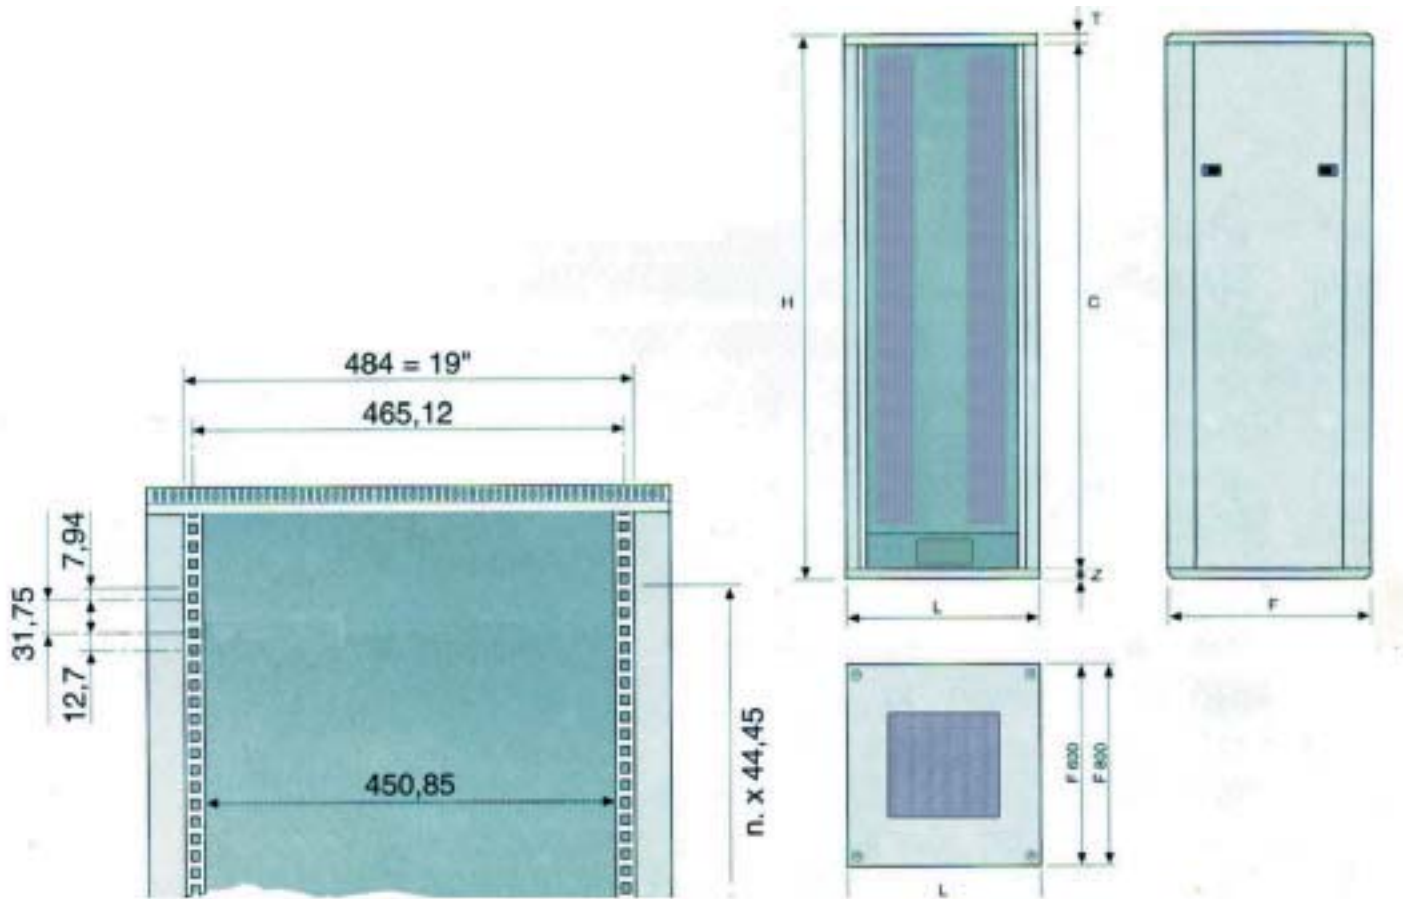

Detalle de la cerradura
Lock detail

Dimensiones / Dimensions

Uds. Units	Altura Height	Util Usable height	Ancho Width	Techo Top Cover	Zócalo Base Cover	Fondo Depth
17	840	755	600-800	45	45	600-800
22	1060	978	600-800	45	45	600-800
27	1290	1200	600-800	45	45	600-800
32	1510	1422	600-800	45	45	600-800
37	1733	1645	600-800	45	45	600-800
42	1950	1867	600-800	45	45	600-800-900-1000
47	2180	2089	600-800	45	45	600-800